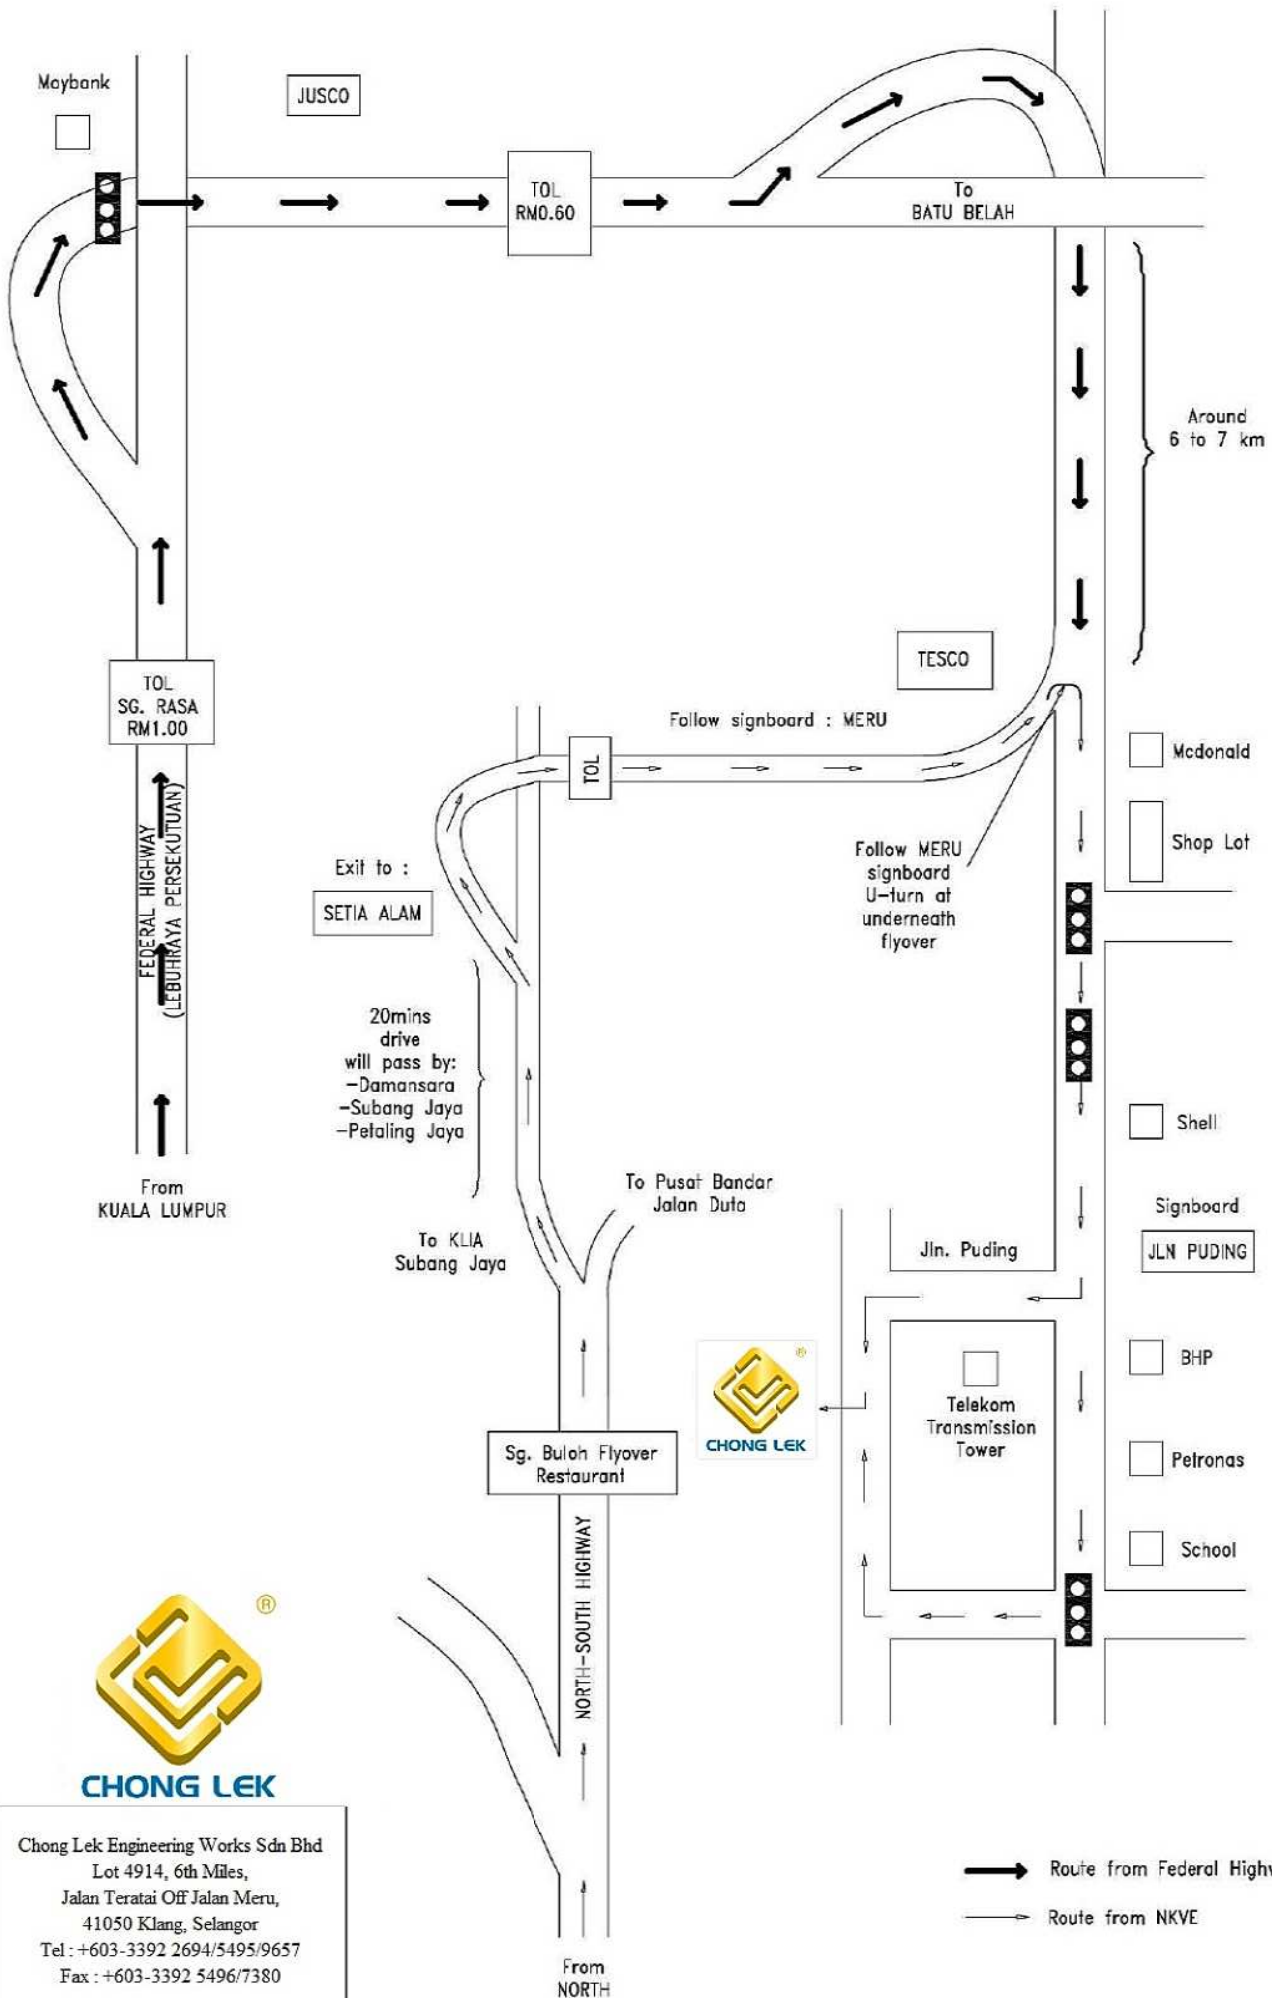

LOCATION MAP

CHONG LEK

Chong Lek Engineering Works Sdn Bhd
 Lot 4914, 6th Miles,
 Jalan Teratai Off Jalan Meru,
 41050 Klang, Selangor
 Tel : +603-3392 2694/5495/9657
 Fax : +603-3392 5496/7380

Route from Federal Highway
 Route from NKVE